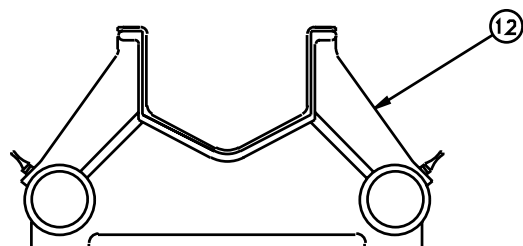

MODEL C FLOOR STAND

SIDE VIEWS

## MODEL C FLOOR STAND

Diagram No.	Da-Lite Part No.	Description	Quantity Required	List Price Each
1	73294	Center tube handle	1	\$70.00
2	73295	Top tube handle	1	70.00
3	44740	Screw for center and top tube handles	2	0.18
4	44746	Screw for gooseneck	1	0.34
5	73296	Gooseneck assy.	1	63.20
6	57702	Top tube assy. (includes #2, 3, 4, 5, and 7)	1	188.00
7	57699	Spring button assy.	3	5.80
8	57703	Center tube assy. (includes #1, 3, and 7)	1	132.00
9	57704	Bottom tube assy.	1	66.80
<b>For complete tube assy., order as follows: (includes #1-9)</b>				
	57697	Tube assembly	1	388.00
10	44700	Thumb screw, 1/4 - 20 x 1/2"	5	0.94
11	82888	Plug, 1 1/2" Black	4	0.72
12	57701	End bracket assy. (includes #10)	2	70.20
	78140	End bracket assy. for carpeted Floor Model C (includes #10)	2	70.20
13	57700	Center bracket assy. (includes #7 and 10)	1	222.00
14	45092	Support tube, 1 1/2" diameter x 60"	2	22.00
	89848	Packing for Floor Model C Stand	1	17.60