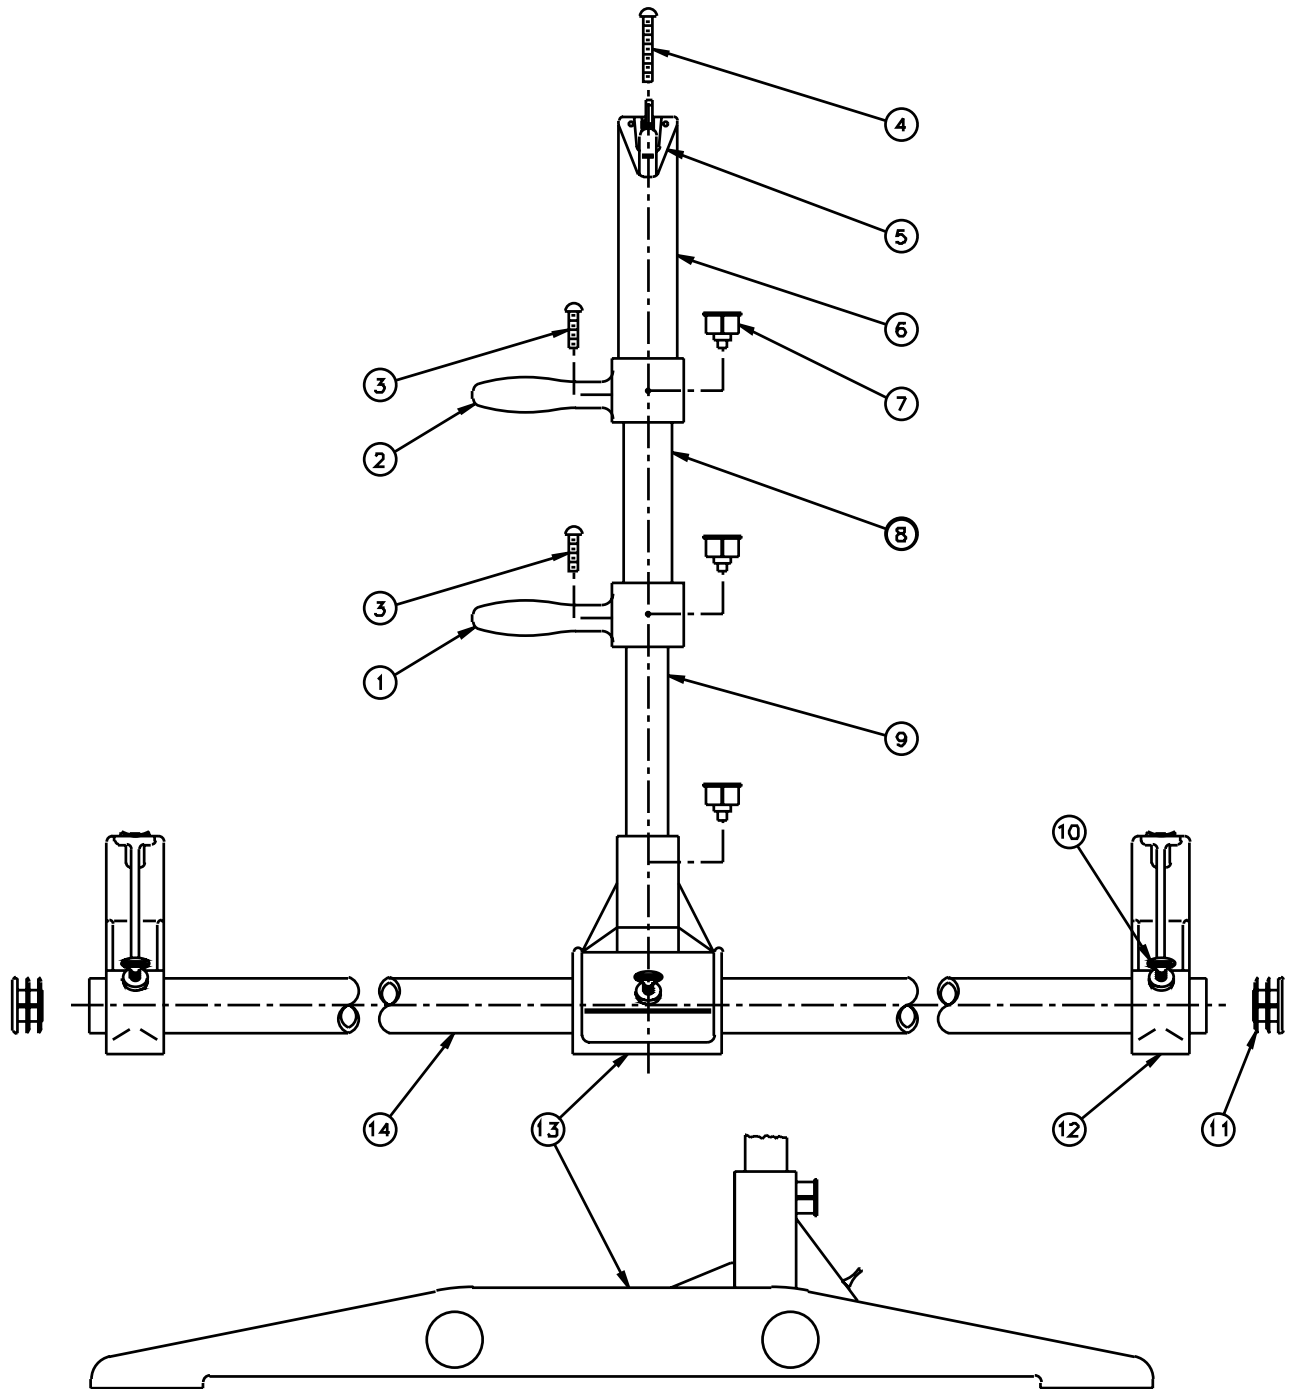

MODEL C FLOOR STAND

SIDE VIEWS

## MODEL C FLOOR STAND

Diagram No.	Da-Lite Part No.	Description	Quantity Required	List Price Each
1	73294	Center tube handle	1	\$70.00
2	73295	Top tube handle	1	70.00
3	44740	Screw for center and top tube handles	2	0.18
4	44746	Screw for gooseneck	1	0.34
5	73296	Gooseneck assy.	1	63.20
6	57702	Top tube assy. (includes #2, 3, 4, 5, and 7)	1	188.00
7	57699	Spring button assy.	3	5.80
8	57703	Center tube assy. (includes #1, 3, and 7)	1	132.00
9	57704	Bottom tube assy.	1	66.80
<b>For complete tube assy., order as follows: (includes #1-9)</b>				
	57697	Tube assembly	1	388.00
10	44700	Thumb screw, 1/4 - 20 x 1/2"	5	0.94
11	82888	Plug, 1 1/2" Black	4	0.72
12	57701	End bracket assy. (includes #10)	2	70.20
	78140	End bracket assy. for carpeted Floor Model C (includes #10)	2	70.20
13	57700	Center bracket assy. (includes #7 and 10)	1	222.00
14	45092	Support tube, 1 1/2" diameter x 60"	2	22.00
	89848	Packing for Floor Model C Stand	1	17.60